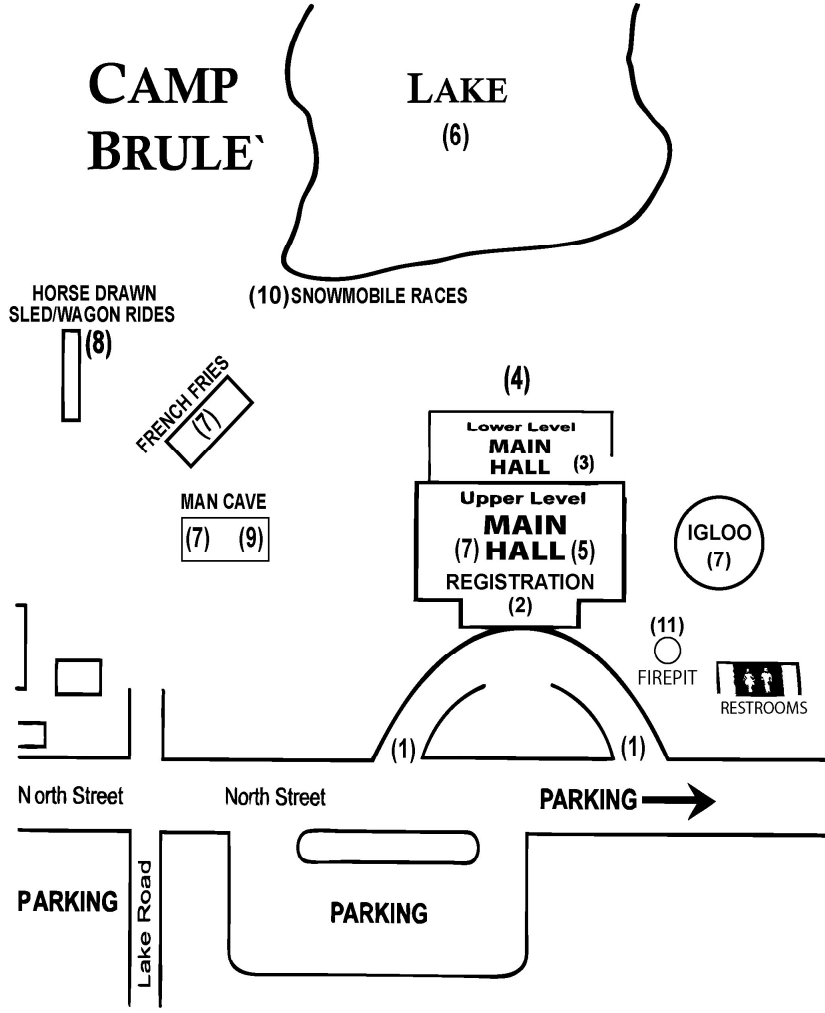

**CAMP
BRULE'**

**LAKE
(6)**

**SCHEDULE OF EVENTS
SUNDAY**

All times are approximate and depending on the number of participants and the weather
Number in bracket corresponds with the map

- 7:00 Gates OPEN (1)
- Kiwanis Kitchen OPENS (5)
- 8:00 Pimitative Bialathon Registration
- Snowmobile Races Registration
- 9:00 Primitative Bialathon STARTS till 11:30
- Vendors Open till 5 (3) (5) (9)
- 10:00 Outside Food Concession Opens till 5
- Ice Carvers Start (4)
- Live Rapture Show by Endless Mountains Nature Center till 2 (9)
sponsored by Chief Oil & Gas LLC
- Ice Slide OPENS till Dusk
Sponsored by Dwight Lewis Lumber Co & Compass Welding-Big Poppa & Gina
- 10:45 Snowmobile Drivers Meeting
- Opening Ceremony
- 11:00 Snowmobile Races Start till ?? (10)
- 1:00 Family Marshmallow Roast till 2 (11)
provided by Robin Real Estate
- 5:00 Vendors close
- Outside Food Concession Closes